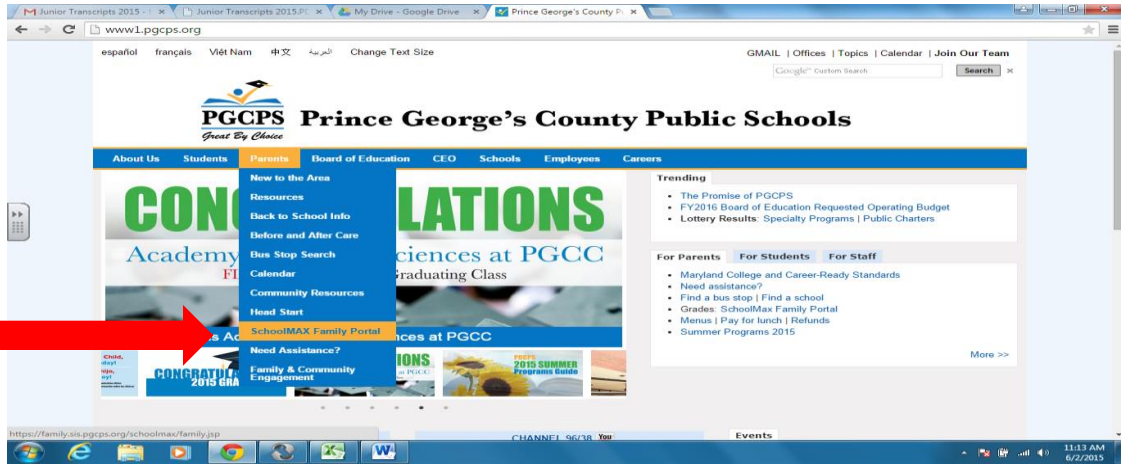

# How to access my schedule for 2015-2016 School Year on SchoolMax

1. Go to:www.pgcps.org & Highlight the Parent tab, and click on SchoolMax Family Portal

2. Login: username (first name-last name) and password (first and the last four digits of your student ID)