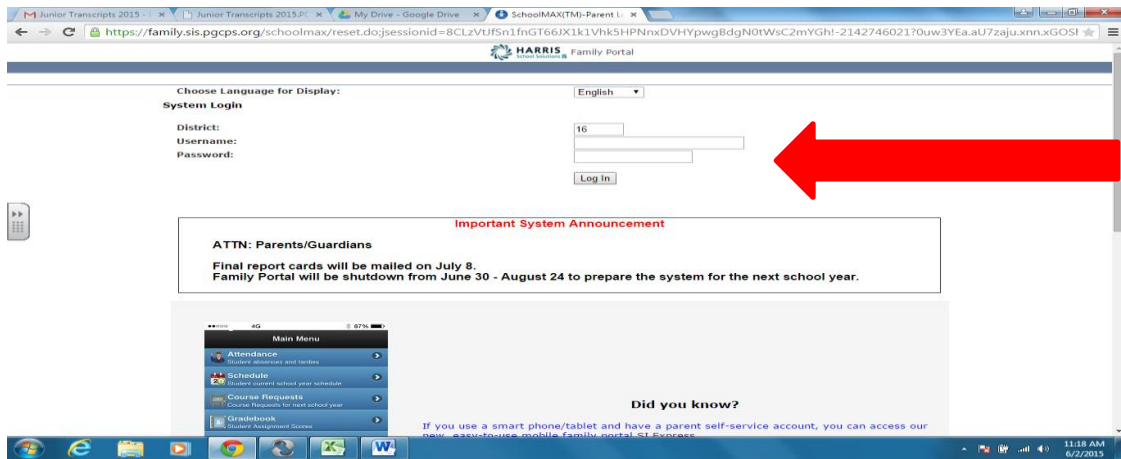

# How to access my schedule for 2015-2016 School Year on SchoolMax

1. Go to:www.pgcps.org & Highlight the Parent tab, and click on SchoolMax Family Portal

2. Login: username (first name-last name) and password (first and the last four digits of your student ID)