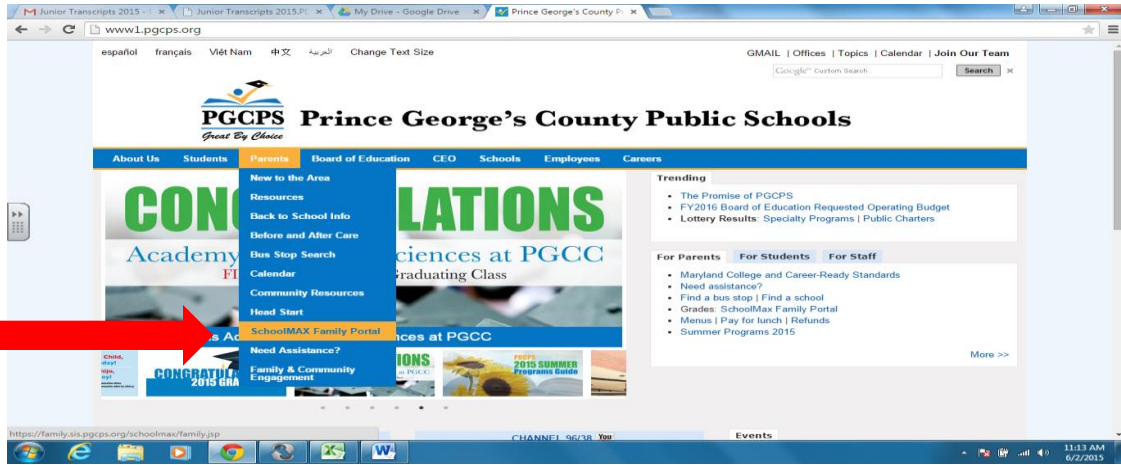

How to access my schedule for 2015-2016 School Year on SchoolMax

1. Go to:www.pgcps.org & Highlight the Parent tab, and click on SchoolMax Family Portal

2. Login: username (first name-last name) and password (first and the last four digits of your student ID)