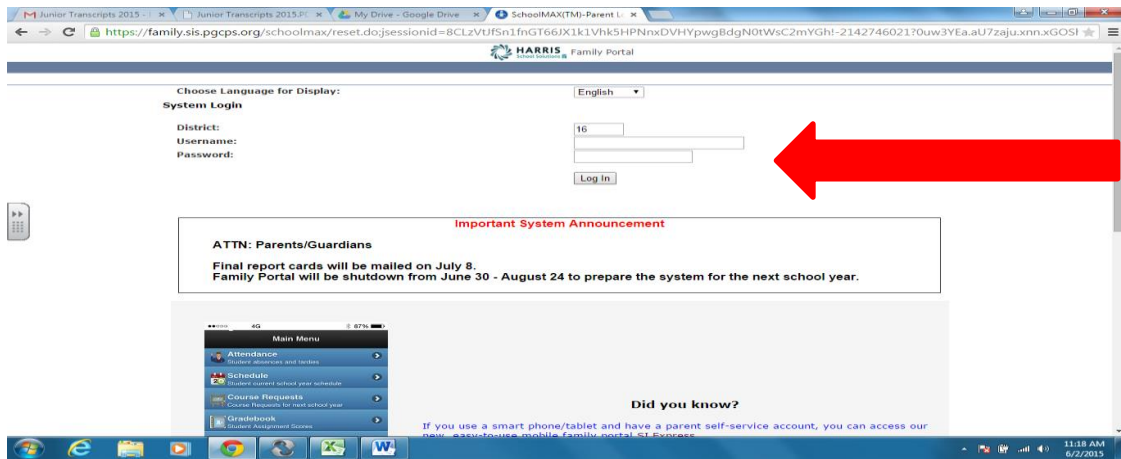

How to access my schedule for 2015-2016 School Year on SchoolMax

1. Go to:www.pgcps.org & Highlight the Parent tab, and click on SchoolMax Family Portal

2. Login: username (first name-last name) and password (first and the last four digits of your student ID)